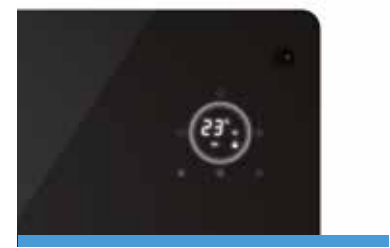

NEW

CALEO GLASS WIFI

The glass convector heater with double installation and built-in Wi-Fi

Cod. 99238

DOUBLE INSTALLATION
Possibility for wall or floor installation thanks to the supplied brackets and feet.

INTEGRATED WI-FI
By downloading the OS Home app it is possible to manage all its functions from your smartphone, even when away from home.

ECO FUNCTION
Adjustable power for up to 50% energy savings.

GLASS FRAME
Glass front panel for a more contemporary style with built-in touchscreen display

- FEATURES**
- Max heat output 2000 W
 - 2 power levels: 1000 - 2000 W
 - Temperature setting from 15°C to 50°C
 - Touchscreen display
 - Safety thermostat
 - Room thermostat
 - Anti-overheating device
 - Wall or floor installation
 - Brackets included for wall mounting
 - Antifreeze function
 - Eco Function
 - 24h Timer and Weekly Timer
 - Child lock
 - Remote control included
 - Maximum heatable volume: 60 m³