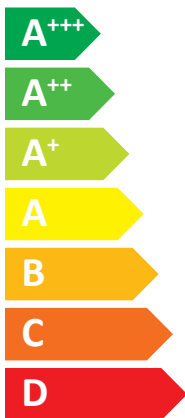

ENERG

енергия · ενεργεια

UE SHERPA S2 12T
OLIMPIA SPLENDID UI SHERPA AQUADUE TOWER S2 BIG

A⁺⁺

A

Two icons showing sound power levels. The top icon shows a speaker inside a house with the value **46 dB**. The bottom icon shows a speaker outside a house with the value **70 dB**.

- 12 kW
- **12 kW**
- 12 kW